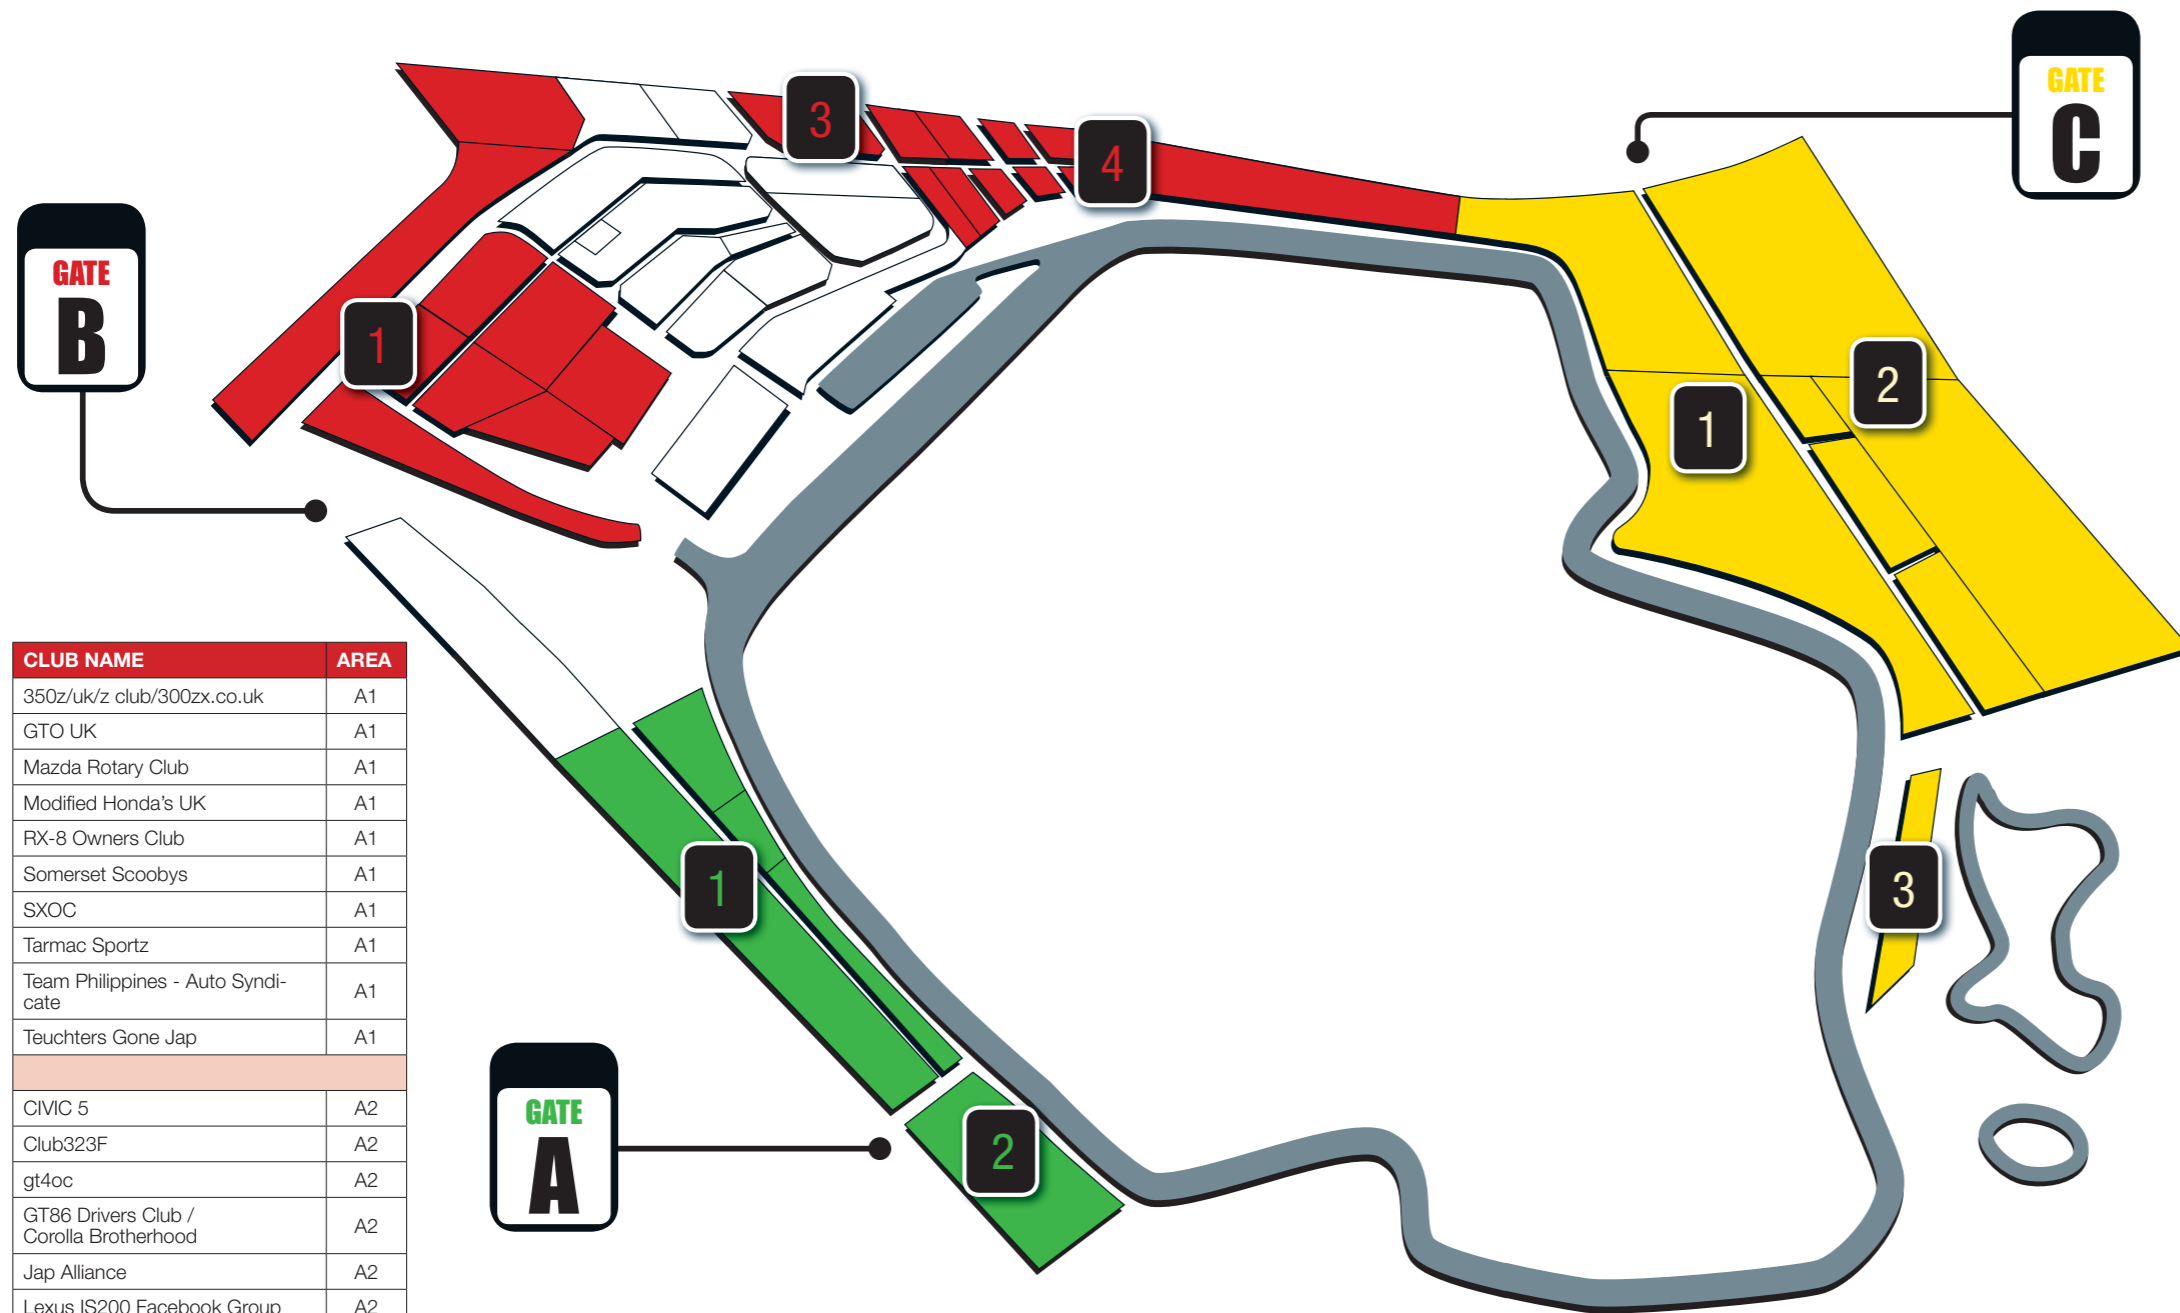

# CLUB GUIDE

**CLUB LISTINGS\***  
If you're looking for a specific club, head to the Information Point in the Strawford Centre for a full club layout and listings guide.

CLUB NAME	AREA
350z/uk/z.club/300zx.co.uk	A1
GTO UK	A1
Mazda Rotary Club	A1
Modified Honda's UK	A1
RX-8 Owners Club	A1
Somerset Scoobys	A1
SXOC	A1
Tarmac Sportz	A1
Team Philippines - Auto Syndicate	A1
Teuchters Gone Jap	A1
CIVIC 5	A2
Club323F	A2
gt4oc	A2
GT86 Drivers Club / Corolla Brotherhood	A2
Jap Alliance	A2
Lexus IS200 Facebook Group	A2